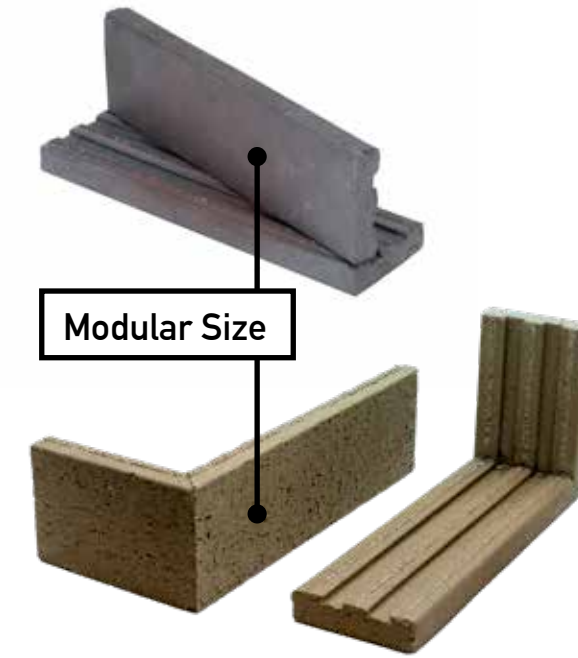

## STANDARD COLORS

These modular 7 5/8" x 2 1/4" thinBRIK™ are extruded units, with the added benefit of dovetail slots on the back. They are compatible with formliner systems, or with lightweight metal panel systems where brick are secured with a thinset system and then finished with traditional mortar. Corners are available in this size.

Rushmore

La Sal Dark

Magnetite

Snowdrift

Mesa Red

Pikes Peak

Reaves Park

Dickens Creek

Snowdrift  
Pikes Peak  
Obsidian

Modular Size

## ROMAN PLUS COLORS

Our flat thinBRIK™ also come in an extra large size, 19 5/8" x 1 5/8", for a modern clean look with fewer mortar joints.

Snowdrift

Pikes Peak

Obsidian

La Sal Dark  
& Snowdrift

Obsidian