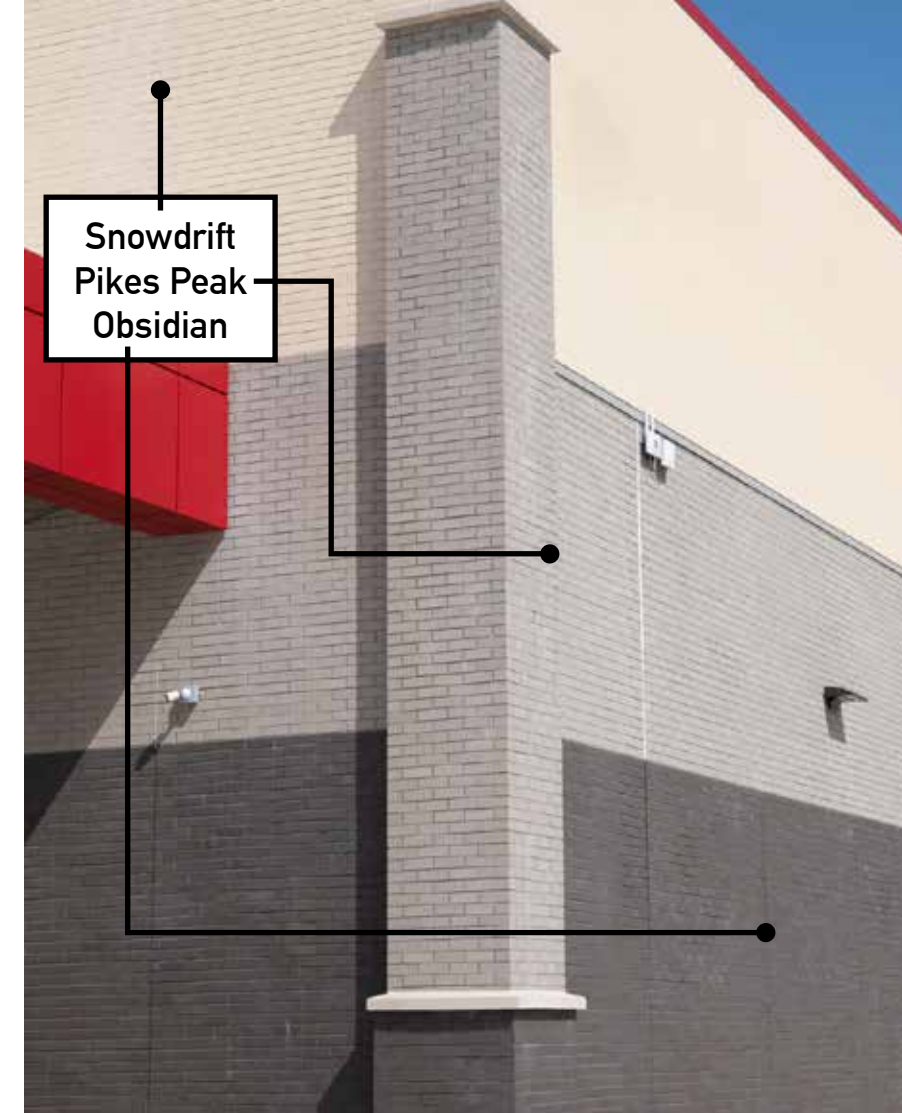

Snowdrift
Pikes Peak
Obsidian