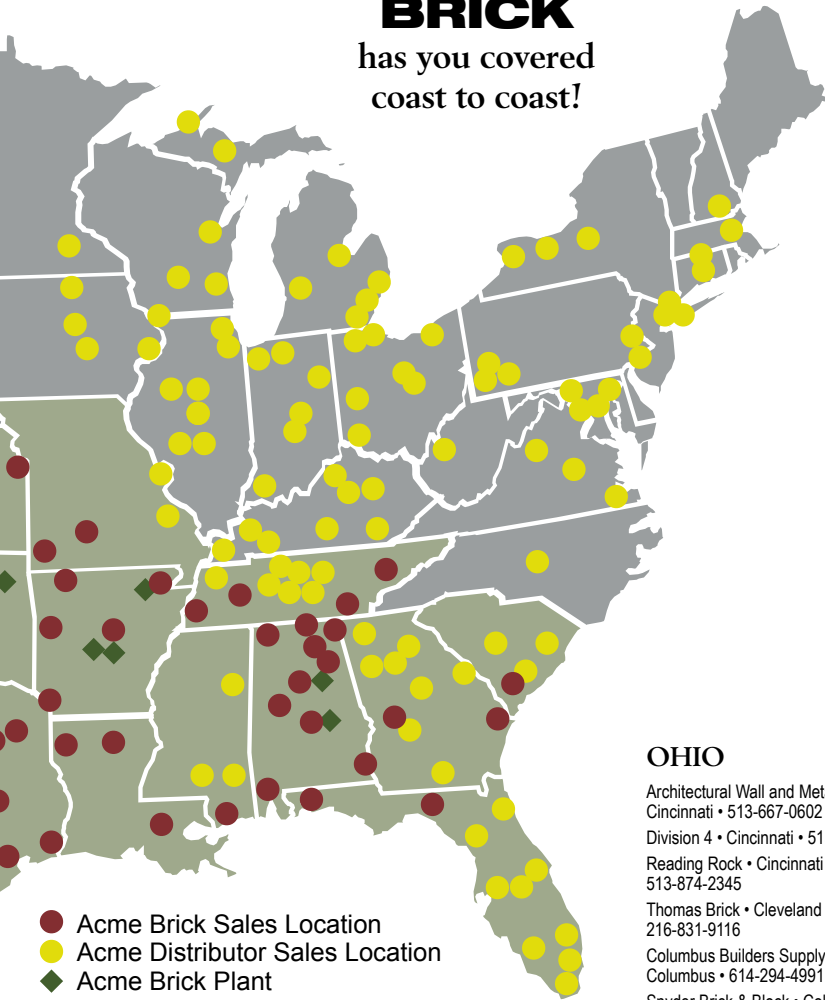

MASSACHUSETTS

Consolidated Brick • Avon
508-587-6600

MICHIGAN

General Shale Brick • Detroit
313-272-2160
Friendship Brick & Stone • Detroit
313-838-6000

Belden Brick Sales • Fraser
586-294-5400
Belden Brick & Supply • Grand Rapids
616-459-8367
Superior Block • Houghton
906-482-2731
Fraco, Inc. • Marquette • 906-249-1476
Belden Brick & Supply • Saginaw
989-573-8170
Cadillac Brick • Sylvan Lake
248-683-1300

MINNESOTA

Hebron Brick • Fergus Falls
218-739-3671
Twin City Brick • Savage • 952-890-1909

MISSISSIPPI

Columbia Block & Brick • Columbia
601-736-3791
Columbus Brick • Columbus
662-328-4931
Acme Brick • Gulfport • 228-328-4288
Columbia Block & Brick • Hattiesburg
601-450-3791

MISSOURI

Kasten Masonry Sales • Jackson
573-243-3591
Acme Brick • Joplin • 417-781-1931
Outdoor Oasis • Maryland Heights
314-739-0550
Acme Brick • Springfield • 417-883-0502

ACME BRICK

has you covered
coast to coast!