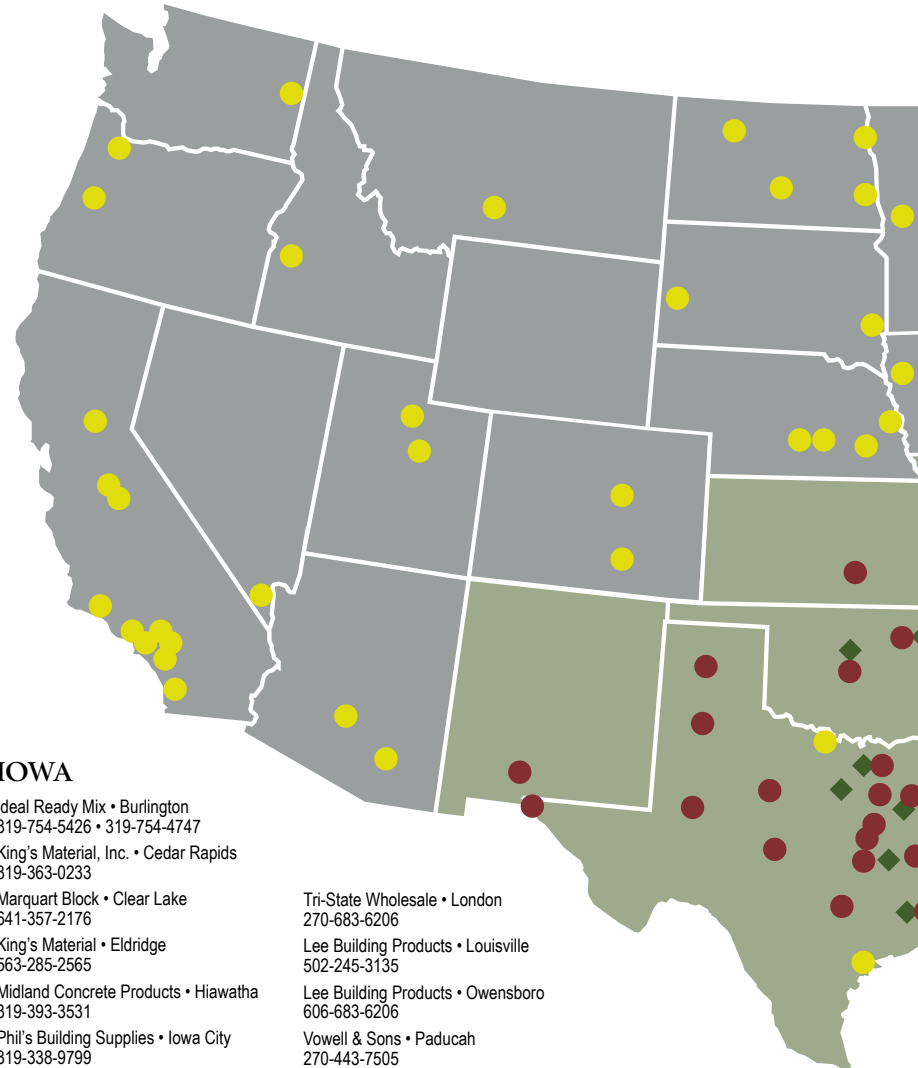

IDAHO

LKL Associates • Meridian
208-494-1500
Brickstone • Nampa • 303-736-2358

ILLINOIS

Illini Brick & Stone • Bloomington
309-287-8550
Illinois Brick • Bridgeview
708-563-5977
Illinois Brick • Champaign
217-398-4300
Illinois Brick • Chicago • 773-254-7231
Illinois Brick • Decatur • 217-875-5455
Woare Building Supply • Decatur
217-429-4404
Illinois Brick • Des Plaines
847-635-6000
Top Block and Brick • East Dubuque
815-747-3159
Peoria Brick & Tile • East Peoria
309-699-1116
General Shale Brick • Montgomery
630-527-8756
Illinois Brick • Naperville • 630-527-8756
Illinois Brick • New Lenox
815-485-2533
Darnall Concrete Products • Normal
309-452-4469
Illinois Brick • Palos Hills • 708-344-1000
Illinois Brick • Schaumburg
847-524-0850
Illinois Brick • Springfield
217-788-0300

INDIANA

Indiana Brick • Carmel • 317-846-6060
Rose Brick • Chesterton • 219-929-4108
B&P Supply • Evansville • 812-464-9389
Killebrew Brick • Evansville
812-425-3664
Nob Brick Sales • Fort Wayne
260-483-2126
Rose Brick • Fort Wayne
574-289-5566
Rose Brick • Goshen • 574-533-7865
Indiana Brick • Indianapolis
317-786-9208
L. Thorn Co. • New Albany
812-246-4461
Old Fort Building Supply • South Bend
574-289-5566
Rose Brick • South Bend
574-234-2133

IOWA

Ideal Ready Mix • Burlington
319-754-5426 • 319-754-4747
King's Material, Inc. • Cedar Rapids
319-363-0233
Marquart Block • Clear Lake
641-357-2176
King's Material • Eldridge
563-285-2565
Midland Concrete Products • Hiawatha
319-393-3531
Phil's Building Supplies • Iowa City
319-338-9799
Midland Concrete Products
Marshalltown • 641-357-2176
Concrete Products • Sioux City
712-252-4251
Ideal Ready Mix • Washington
319-653-9008
Midland Concrete Products • Waterloo
319-226-3700
Glen-Gery Masonry Supply Center
West Des Moines • 515-599-3315

KANSAS

Acme Brick • Olathe • 913-782-9500
Acme Brick • Wichita • 316-941-3594

KENTUCKY

Lee Building Products • Bardstown
502-348-6414
Alley-Cassey • Bowling Green
270-781-3474
Lee Building Products • Bowling Green
270-781-9813
Lee Building Products • Elizabethtown
270-765-4044
Lee Building Products • Frankfort
502-223-2327
Lee Building Products • Glasgow
270-659-2770
Lee Building Products • Hardin
270-437-3300
Lee Building Products • Hopkinsville
270-886-6696
Clay Ingels • Lexington • 859-252-0836
Lee Building Products • Lexington
859-254-4567

Tri-State Wholesale • London
270-683-6206
Lee Building Products • Louisville
502-245-3135
Lee Building Products • Owensboro
606-683-6206
Vowell & Sons • Paducah
270-443-7505
Lee Building Products • Richmond
859-252-0836
Lee Building Products • Somerset
606-451-9989

LOUISIANA

Acme Brick • Baton Rouge
225-756-3883
Acme Brick • Monroe • 318-325-9652
Acme Brick • Shreveport
318-221-2449

MARYLAND

Belair Road Supply • Baltimore
800-787-4201
Potomac Valley Brick • Baltimore
410-682-6700
Potomac Valley Brick • Easton
410-820-0101
Potomac Valley Brick • Gaithersburg
240-499-2666
Potomac Valley Brick • Rockville
301-309-9600

MASSACHUSETTS

Consolidated Brick • Avon
508-587-6600

MICHIGAN

General Shale Brick • Detroit
313-272-2160
Friendship Brick & Stone • Detroit
313-838-6000

Belden Brick Sales • Fraser
586-294-5400
Belden Brick & Supply • Grand Rapids
616-459-8367
Superior Block • Houghton
906-482-2731
Fraco, Inc. • Marquette • 906-249-1476
Belden Brick & Supply • Saginaw
989-573-8170
Cadillac Brick • Sylvan Lake
248-683-1300

MINNESOTA

Hebron Brick • Fergus Falls
218-739-3671
Twin City Brick • Savage • 952-890-1909

MISSISSIPPI

Columbia Block & Brick • Columbia
601-736-3791
Columbus Brick • Columbus
662-328-4931
Acme Brick • Gulfport • 228-328-4288
Columbia Block & Brick • Hattiesburg
601-450-3791

MISSOURI

Kasten Masonry Sales • Jackson
573-243-3591
Acme Brick • Joplin • 417-781-1931
Outdoor Oasis • Maryland Heights
314-739-0550
Acme Brick • Springfield • 417-883-0502